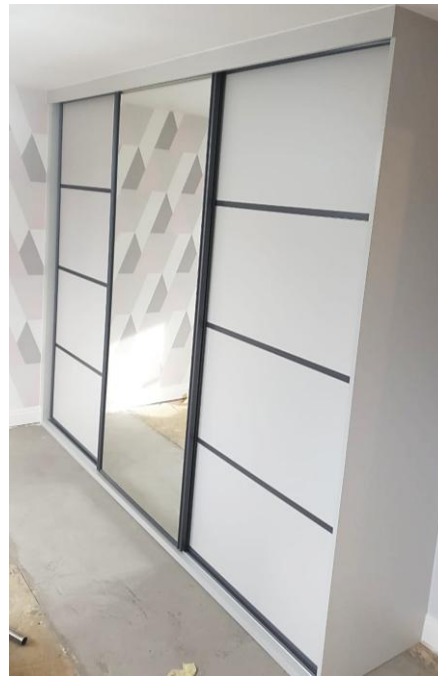

Flat Panels

Personalise your wardrobe with an extensive range of beautifully finished panels, designed to complement any interior style.

- **Endless choice** – over 350 colours and finishes available.
- **Versatile textures** – from smooth matt to rich wood grains and contemporary textures.
- **Tailored design** – combine colours and finishes to create a look that's uniquely yours.

With so many options, the design possibilities are virtually limitless.