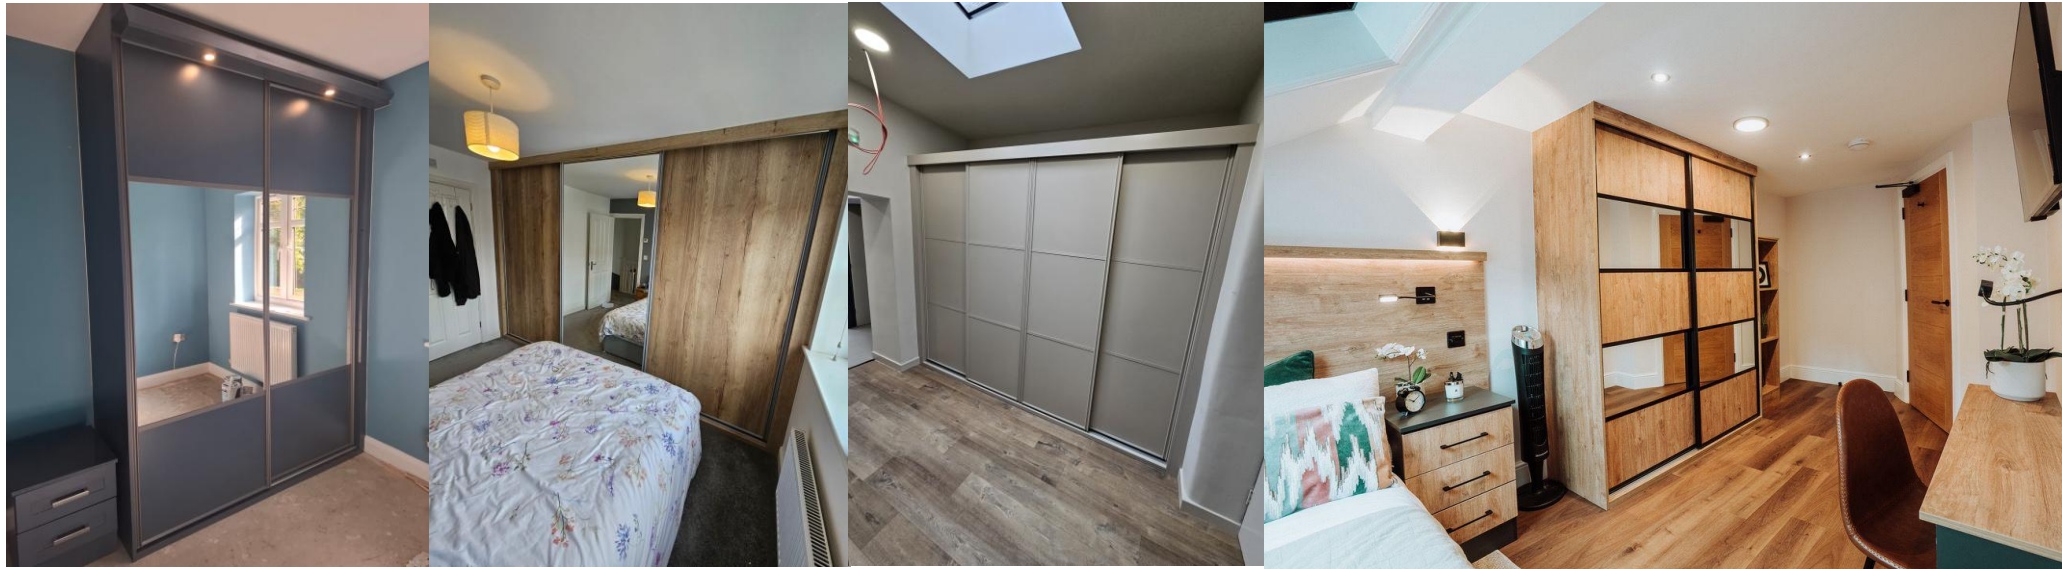

**CREATIVE JOINERY
[CHORLEY] LTD**

***SLIDING
DOOR
WARDROBES***

www.creativejoinerychorley.co.uk

HARRISON MONARCH

A traditional frame design featuring a curved profile for easy handling.

FRAME FINISHES

White