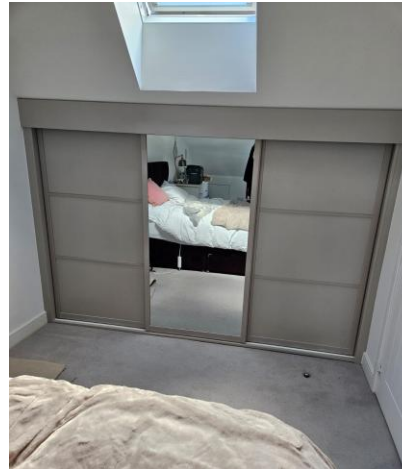

Bronze

FEATURES

- Sprung loaded
- Soft close available
- Aluminium framed

Flat Panels

Personalise your wardrobe with an extensive range of beautifully finished panels, designed to complement any interior style.

Silver Mirrors (standard)

Grey Tinted Mirrors

Bronze Tinted Mirrors

L-SHAPE WARDROBES

Maximize every inch of your room with a wardrobe designed to fit seamlessly into corners.

Our bespoke L-shape sliding door wardrobes offer:

Short-Height Doors

Make the most of every sloping ceiling or loft space with a wardrobe crafted to fit flawlessly.

Our bespoke short-height sliding door wardrobes offer:

- Maximized interiors – smart layouts designed around the angles of your ceiling. Sleek sliding doors – save floor space and allow smooth, easy access.
- Tailored design – custom storage solutions built to the shape of your room
- Organized living – shelves, rails, and drawers arranged for efficiency.