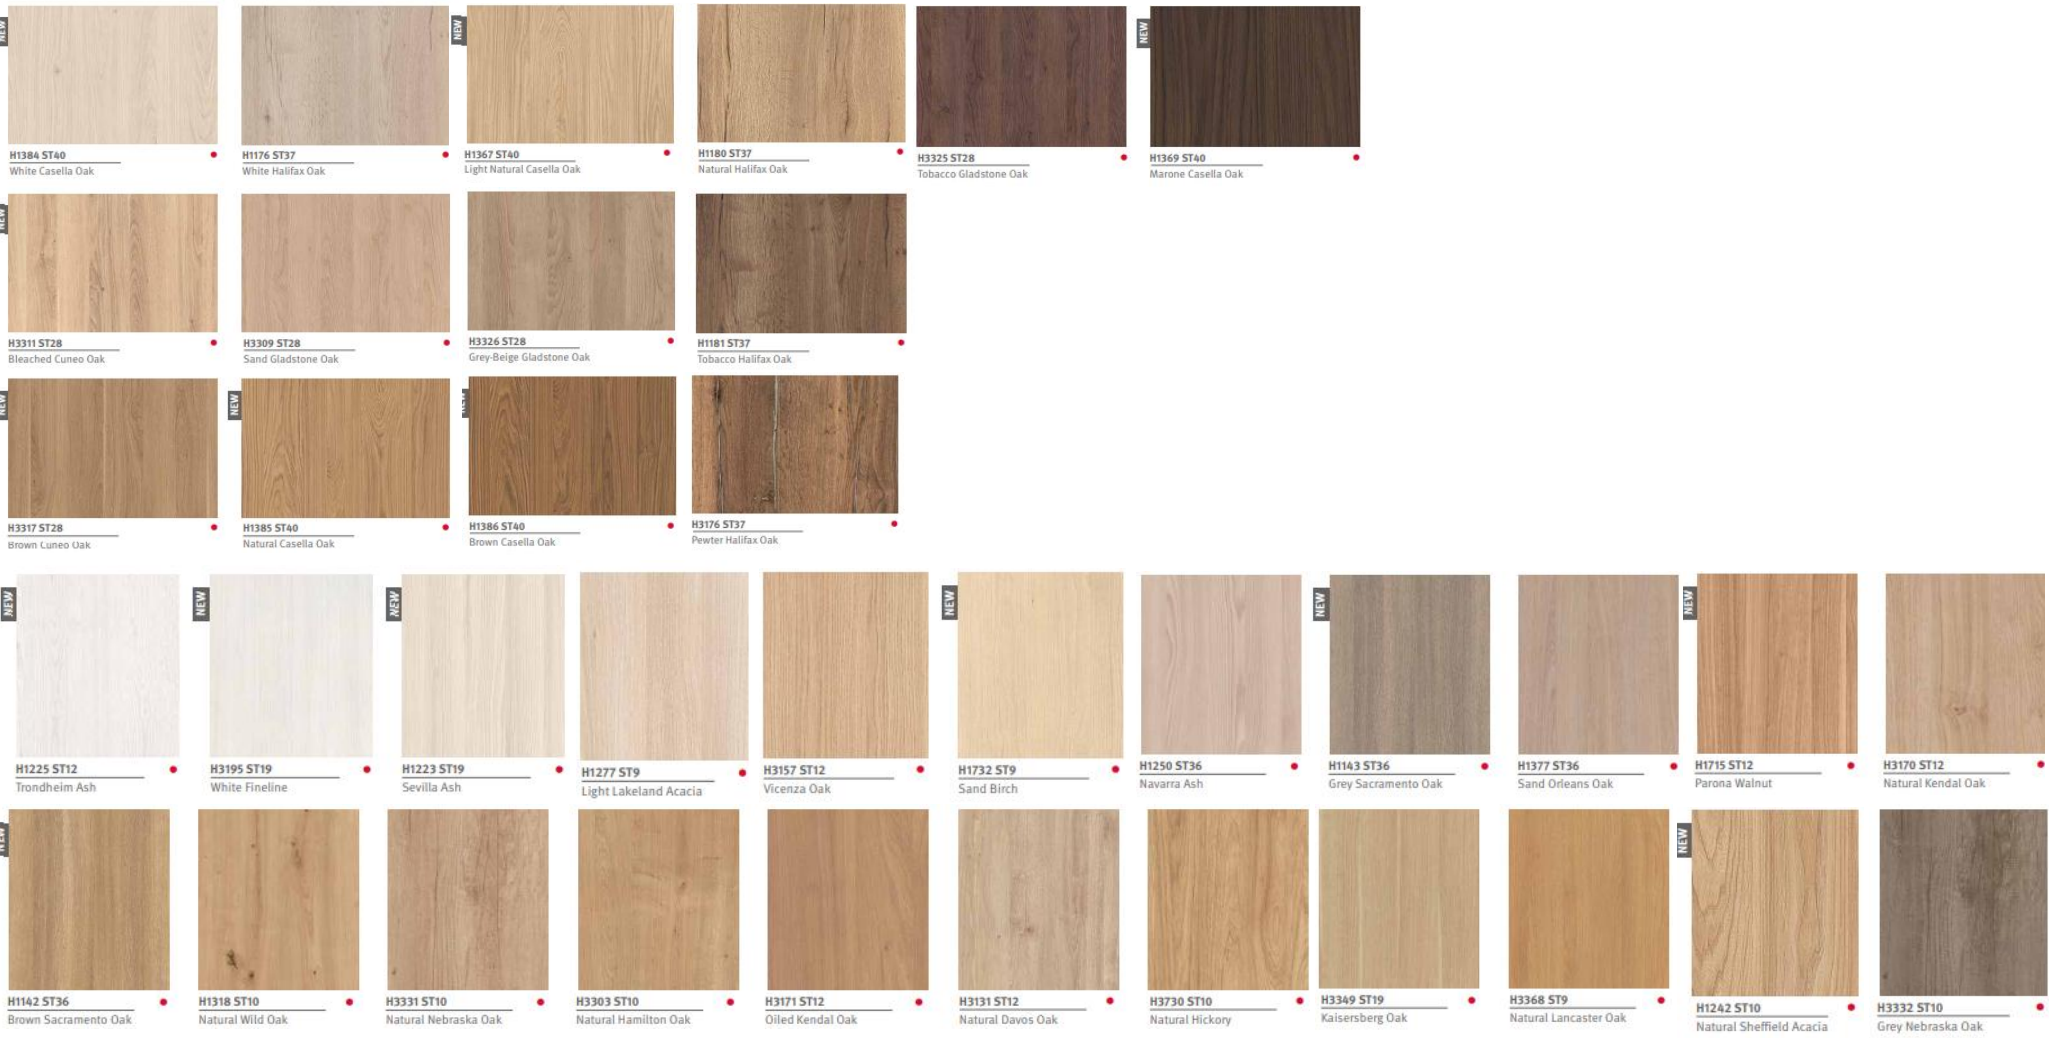

Board Colour Finishes

Not all colours have matching wax or screw cover caps. Shade differences may occur between some board and edging. We will always use the recommended edging unless instructed otherwise.