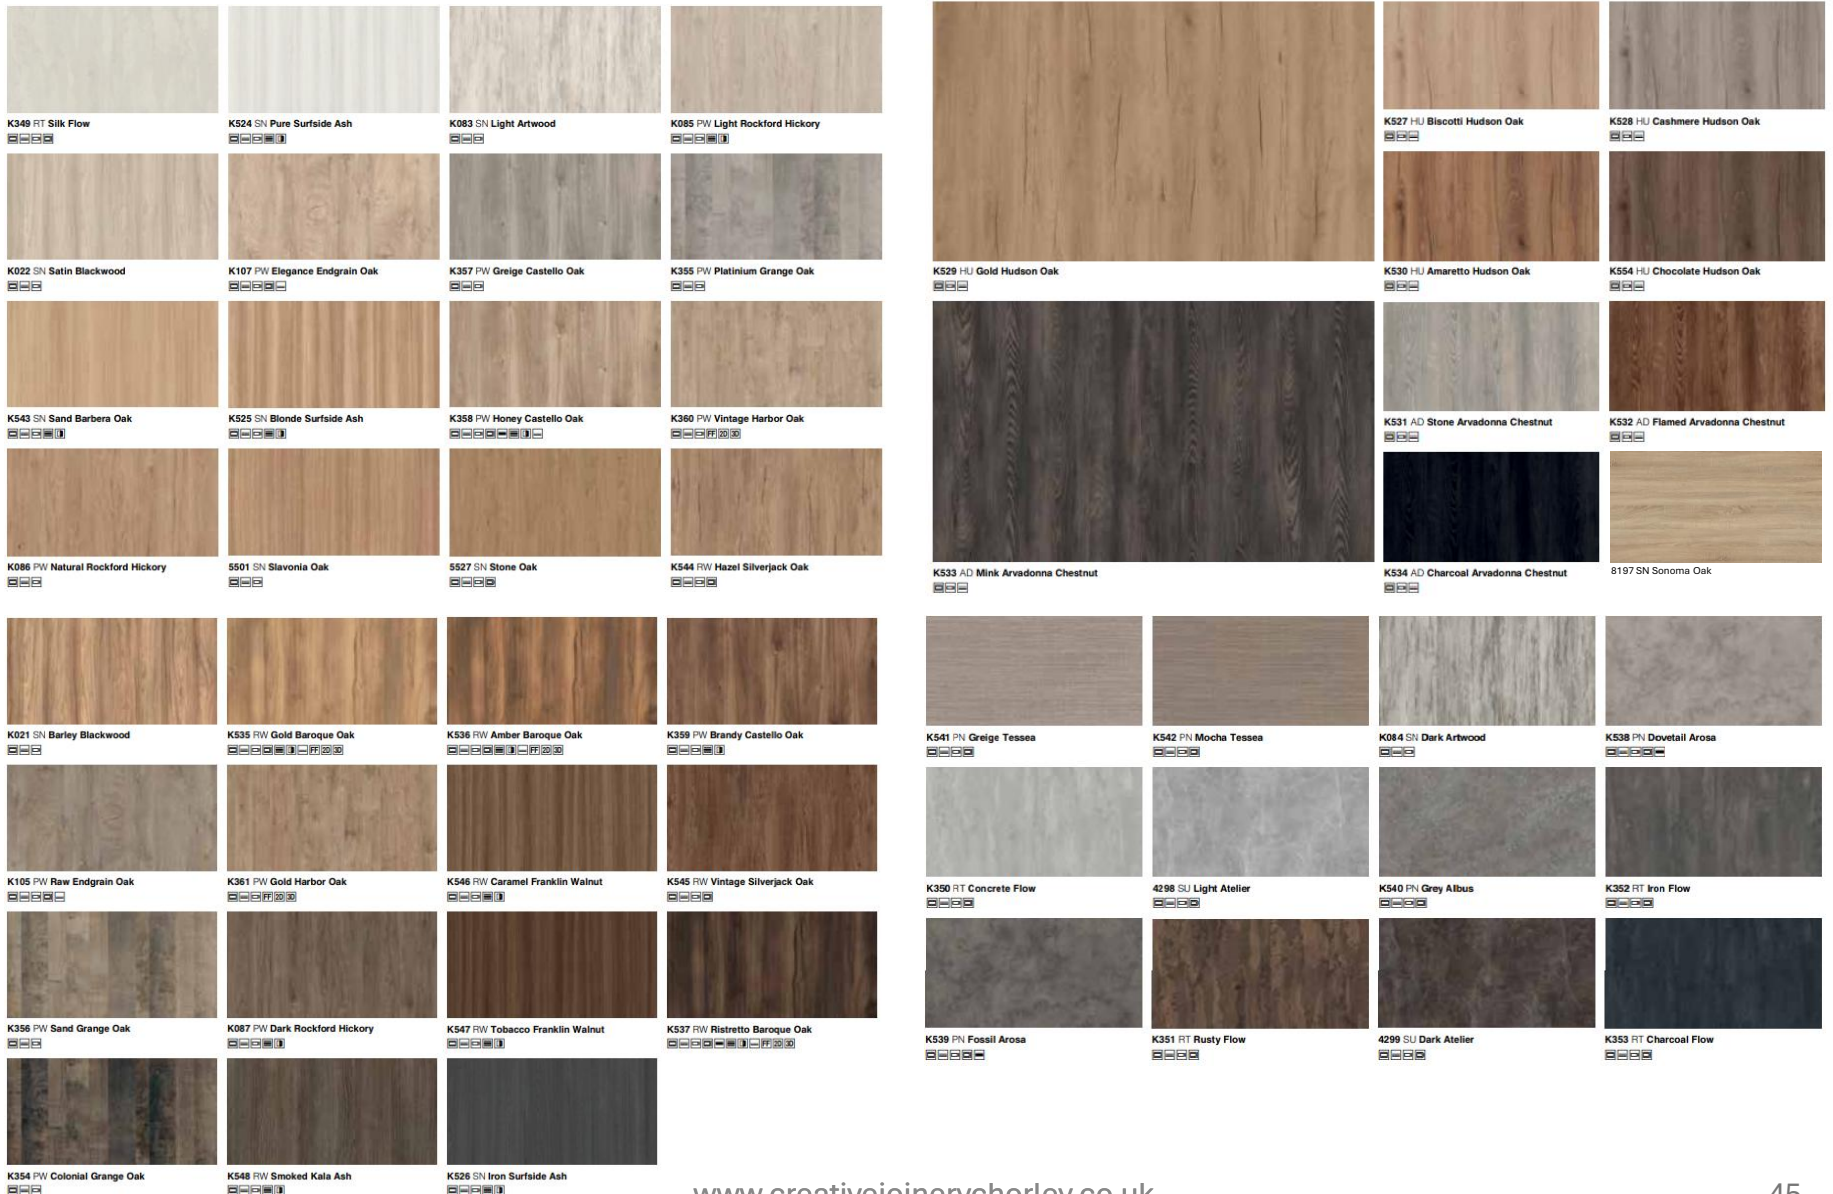

0171 PE Slate Grey

0162 PE Graphite Grey

5994 SU Alby Blue

Ironospace Board Colour Finishes

Not all colours have matching wax or screw cover caps. Shade differences may occur between some board and edging. We will always use the recommended edging unless instructed otherwise.

Acrylic Gloss

Mirror Gloss

Metal

Ironospan Board Colour Finishes

Not all colours have matching wax or screw cover caps. Shade differences may occur between some board and edging. We will always use the recommended edging unless instructed otherwise.

Board Colour Finishes

Not all colours have matching wax or screw cover caps. Shade differences may occur between some board and edging. We will always use the recommended edging unless instructed otherwise.

W1100 ST9 Alpine White	W1000 ST9 Premium White	W980 SM Platinum White	W980 ST7 Platinum White	W1200 ST9 Porcelain White	U705 ST9 Angora Grey	U775 ST9 White Grey	U707 ST9 Silk Grey	U708 ST9 Light Grey	U763 ST9 Pearl Grey	U788 ST9 Arctic Grey	U732 ST9 Dust Grey
U104 ST9 Alabaster White	U222 ST9 Crema Beige	U216 ST9 Camè Beige	U115 ST9 Carat Beige	U156 ST9 Sand Beige	U702 ST9 Cashmere Grey	U211 ST9 Almond Beige	U963 ST9 Diamond Grey	U968 ST9 Carbon Grey	U961 ST7 Graphite Grey	U999 ST7 Black	U899 ST9 Soft Black
U750 ST9 Taupe Grey	U201 ST9 Pebble Grey	U727 ST9 Stone Grey	U767 ST9 Cubanit Grey	U740 ST9 Dark Taupe	U748 ST9 Truffle Brown	U741 ST9 Lava Grey	U960 ST9 Onyx Grey	U818 ST9 Dark Brown	U125 ST9 Sand Yellow		
U325 ST9 Antique Rose	U335 ST9 Rusty Red	U399 ST9 Garnet Red	U502 ST9 Misty Blue	U504 ST9 Tyrolean Blue	U565 ST9 Ocean Blue	U599 ST9 Indigo Blue	U540 ST9 Denim Blue	U636 ST9 Fjord Green	U780 ST9 Monument Grey	U638 ST9 Sage Green	U604 ST9 Reed Green
U665 ST9 Stone Green	U645 ST9 Agave Green	U699 ST9 Fir Green									