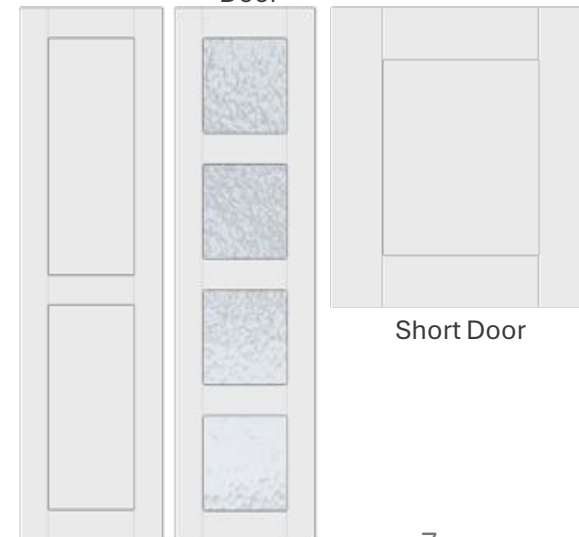

Door with 1/3 Mid Rail

4 Panel Door Glazed

Short Door