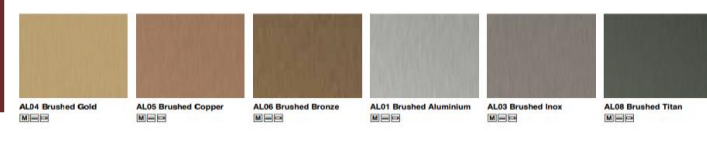

Effortlessly switch between cool white, natural white and warm white with the flick of the switch on the back fitting.

'Uni' Colour Finishes

0110 SM White

0101 PE Front White

0190 PE Black

K088 PW White Nordic Wood

8197 SN Sonoma Oak

K361 PW Gold Harbor Oak

Grained Variants Available

5982 BS Mussel

0514 PE Ivory

5981 BS Cashmere

K096 SU Clay Grey

0112 PE Stone Grey

0171 PE Slate Grey

0162 PE Graphite Grey

5994 SU Alby Blue

Ironospace Board Colour Finishes

Not all colours have matching wax or screw cover caps. Shade differences may occur between some board and edging. We will always use the recommended edging unless instructed otherwise.

Acrylic Gloss

Mirror Gloss

Metal

Ironospan Board Colour Finishes

Not all colours have matching wax or screw cover caps. Shade differences may occur between some board and edging. We will always use the recommended edging unless instructed otherwise.