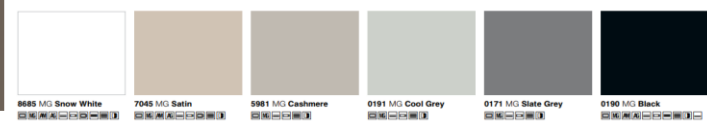

Mirror Gloss